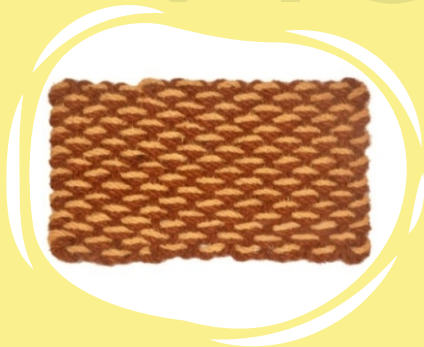

Coir Rope Mat Or Knot Mats

These mats, known as Lovers Knot due to their inseparable construction by hand using coir, are exclusively crafted from 100% natural coconut fiber yarns. Despite being handwoven, they are relatively simpler to produce, yet they remain sturdy, competing effectively against cheaper, non-biodegradable mat alternatives.

Rope mats are meticulously fashioned using two-ply or three-ply coir ropes, intricately tied into elegant knots and braids, and arranged in attractive flat, crisscross, or butterfly patterns. They come in rectangular, oval, or half-round shapes, with ends neatly tucked in or adorned with graceful fringes. Predominantly handcrafted with a high level of expertise

Shape Options: *Oval, Oblong and Rectangular*

Style Options: *Natural, Bleached, Dyed and Assorted Shades*

Standard Size: *40 x 60 CM, 45 x 75 CM, 60 x 90 CM*